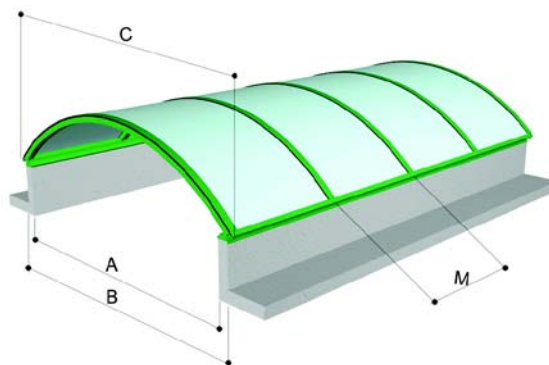

### S SERIES CURB-MOUNTED SKYLIGHTS

#### DIMENSIONS cm

Internal concrete wall A	85	100	120	150	180	200
External concrete wall B	100	115	135	165	195	215
Overall dimension C	110	125	145	175	205	225
Middle or intermediate module M	200	200	200	100	100	100